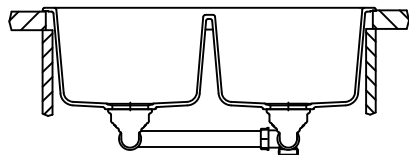

## EASY DRAIN

The slightly tilted bottom allows for easy drainage by avoiding standing water inside the sink and its optimized angle prevents glass objects from falling when placed inside it. Hole (4-1 / 2 ") makes it possible to use a food grinder.

## FOR YOU

**3D / SKETCHUP  
FILES**

**2D DXF  
FILES**

**SPEC  
SHEETS**

**IMAGES**

Position of holes for faucets, soap dispensers  
and other accessories pre-made.

Final hole made by client or fabricator.  
Valve and siphon not included.

## SG-DEB202 - Double Equal Bowl Kitchen Sink

Depth = 9-1/2" / 9-1/2"