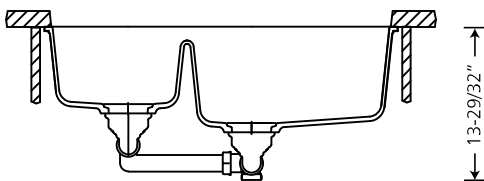

UNDERMOUNT

DROP-IN

A-GRD-SG-DOBD204LD  
Stainless Steel Grid

SG-DOBR201CR - Double Offset Bowl, Big Right, Model C Kitchen Sink

Depth = 7-1/4" / 9"

13-29/32"

ALL COLORS SPECIAL ORDER

BK  
Black