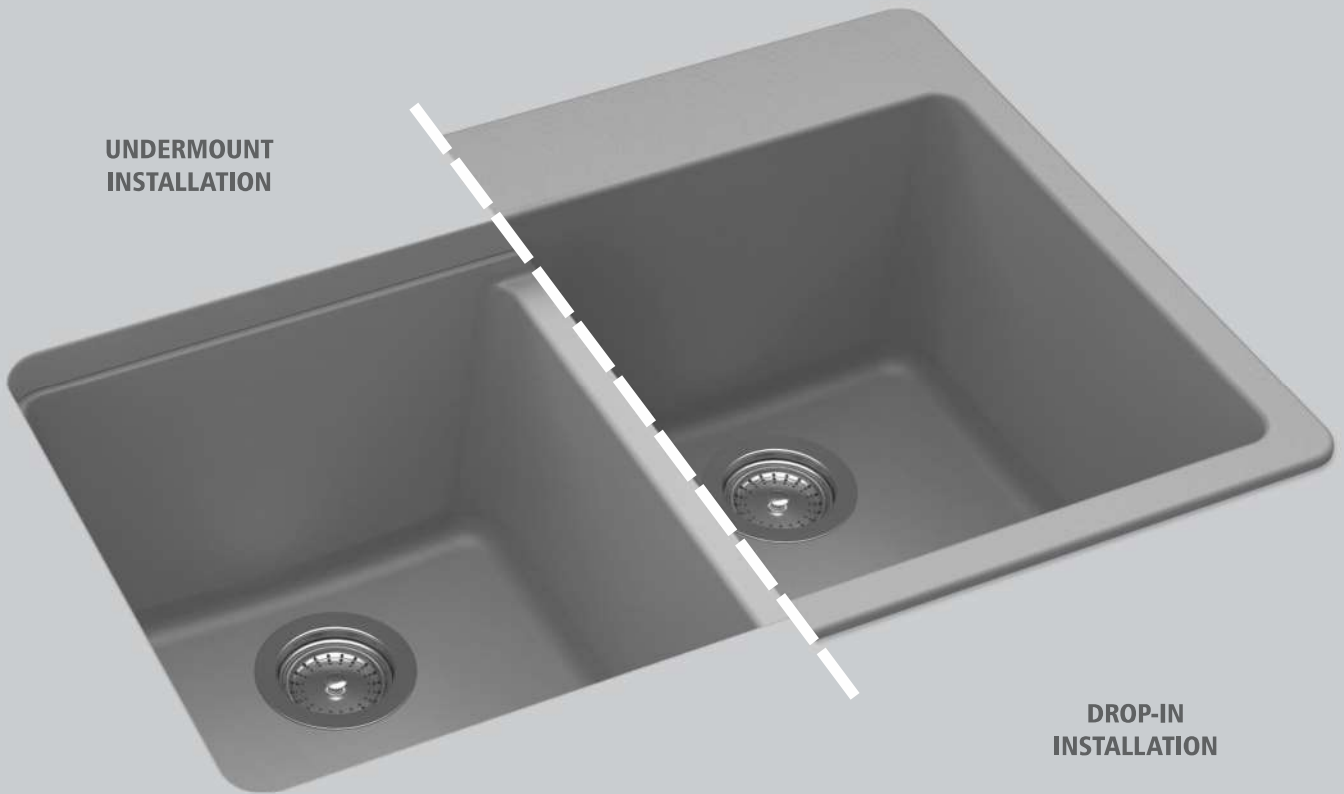

# INSTALLATION

**UNDERMOUNT  
INSTALLATION**

**DROP-IN  
INSTALLATION**

**DUALMOUNT DESIGN:** Choose between Undermount installation, for a seamless transition from sink to countertop, or overmount installation, with the sink borders over the countertop.

## DEEP

The deep sink design makes it easy to use it without much water splash and offers more space for dirty dishes without polluting the look.

## EASY DRAIN

The slightly tilted bottom allows for easy drainage by avoiding standing water inside the sink and its optimized angle prevents glass objects from falling when placed inside it. Hole (4-1 / 2 ") makes it possible to use a food grinder.