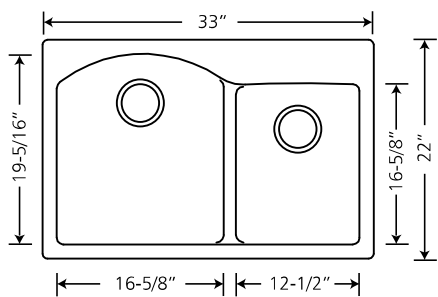

GYDK  
Dark Grey

MD  
Midnight

UNDERMOUNT

DROP-IN

A-GRD-SG-DOBD204  
Stainless Steel Grid

SG-DOBD204LD - Double Offset Bowl, D-Shaped, Low Divide Kitchen Sink

Depth = 10" / 10"

ALL COLORS SPECIAL ORDER