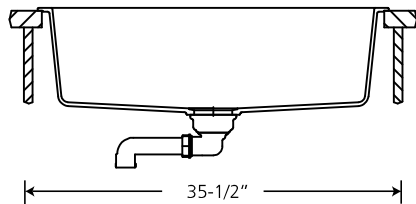

A-GRD-SG-DOBR201CR  
Stainless Steel Grid

SG-LSB105 - Large Single Bowl Kitchen Sink

Depth = 9-3/8"

**STOCK COLORS**

BK  
Black

BG  
Beige

WH  
White

BR  
Brown