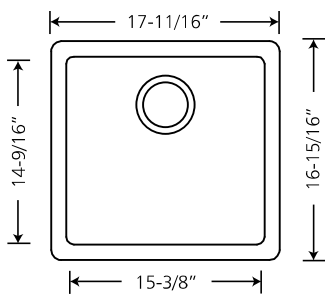

SG-SB106 - Single Bar Bowl

Depth = 7-13/6"

**STOCK COLORS**

BK  
Black

BG  
Beige

WH  
White

BR  
Brown

**SPECIAL ORDER COLORS**