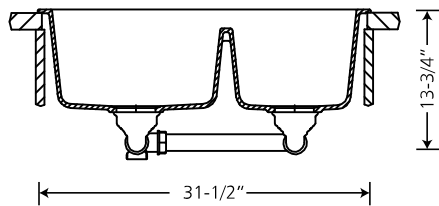

ALL COLORS SPECIAL ORDER

BK
Black

BG
Beige

WH
White

BR
Brown

GYLT
Light Grey

CC
Concrete

GYDK
Dark Grey

MD
Midnight

UNDERMOUNT

DROP-IN

A-GRD-SG-DOBD204
Stainless Steel Grid