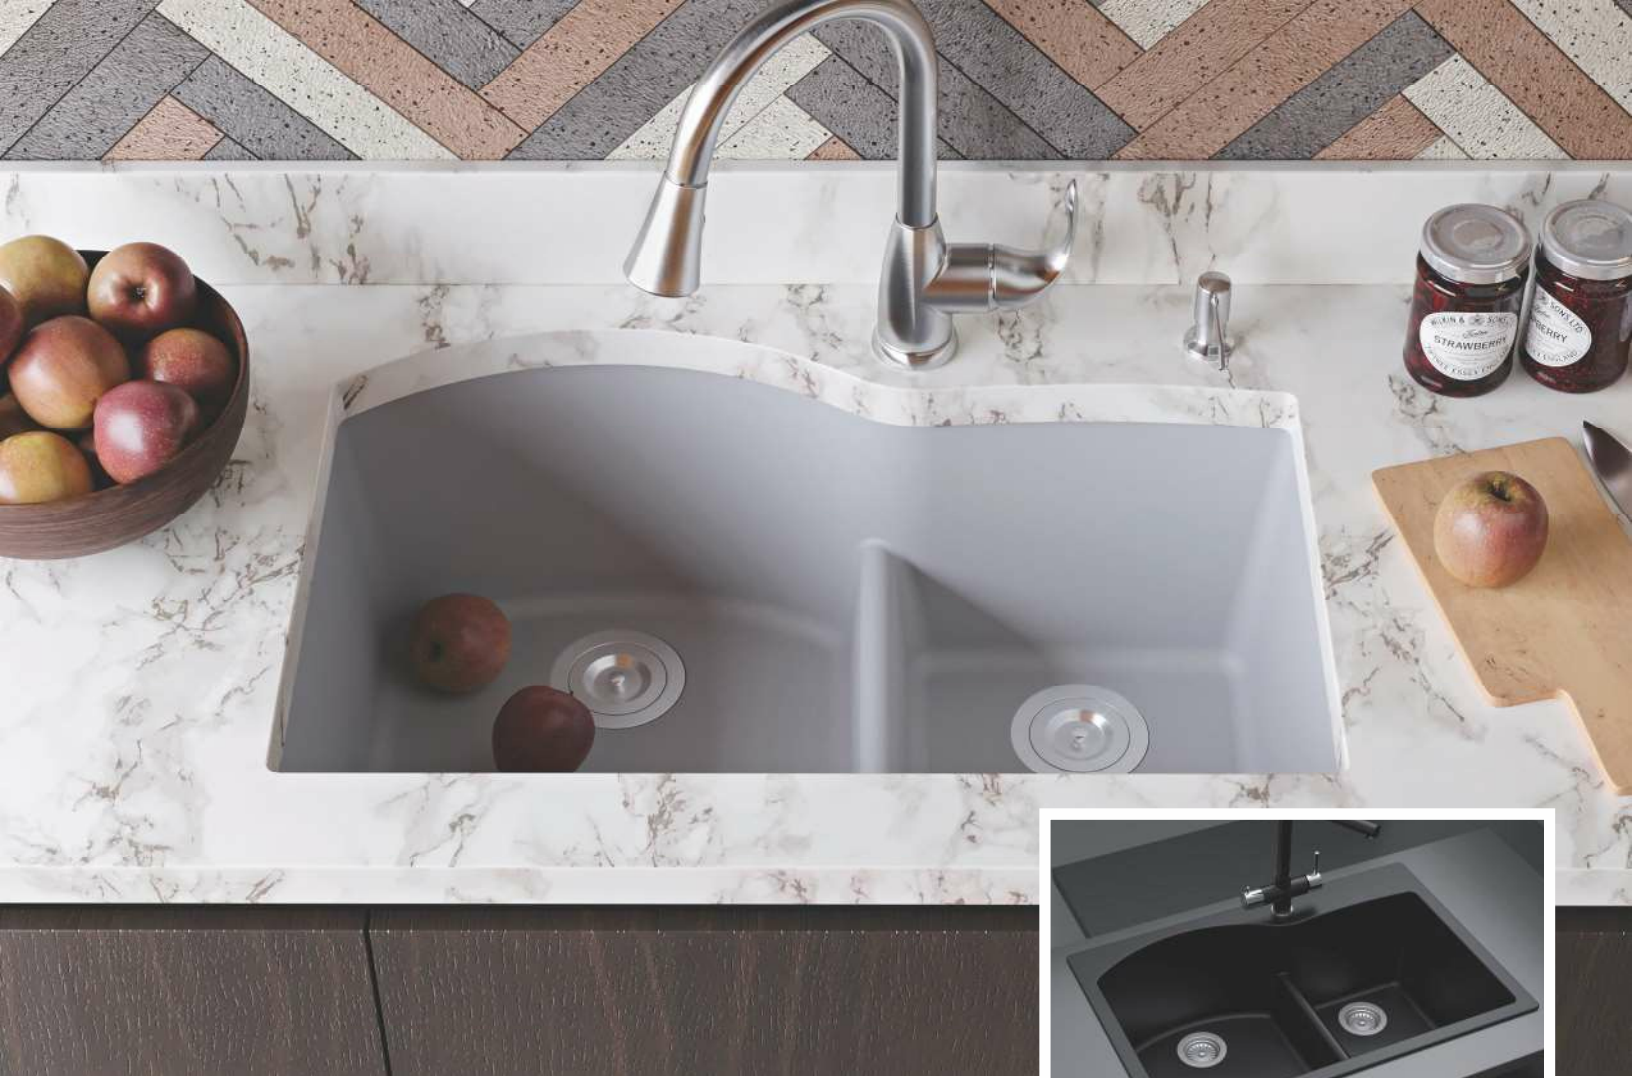

GYDK  
Dark Grey

MD  
Midnight

UNDERMOUNT

DROP-IN

A-GRD-SG-DOBD204  
Stainless Steel Grid

SG-DOBD204LD - Double Offset Bowl, D-Shaped, Low Divide Kitchen Sink

Depth = 10" / 10"

ALL COLORS SPECIAL ORDER