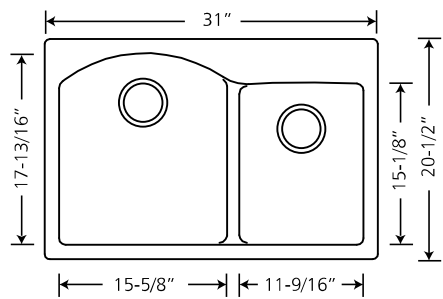

Depth = 9" / 9"