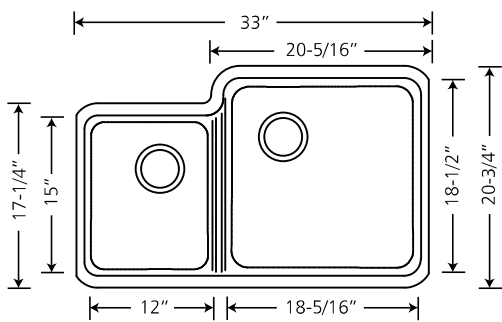

UNDERMOUNT

DROP-IN

A-GRD-SG-DOBD204LD  
Stainless Steel Grid

SG-DOBR201CR - Double Offset Bowl, Big Right, Model C Kitchen Sink

Depth = 7-1/4" / 9"

13-29/32"

ALL COLORS SPECIAL ORDER

BK  
Black