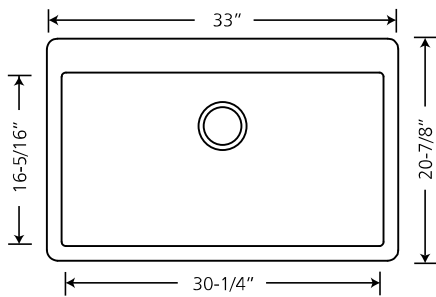

A-GRD-SG-DOBR201CR  
Stainless Steel Grid

SG-LSB105 - Large Single Bowl Kitchen Sink

Depth = 9-3/8"

**STOCK COLORS**

BK  
Black

BG  
Beige

WH  
White

BR  
Brown