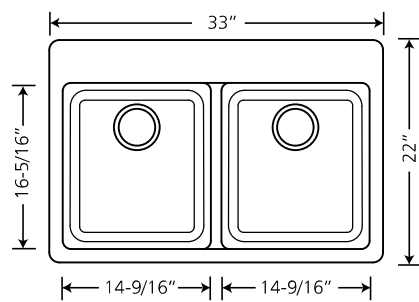

## FOR YOU

**3D / SKETCHUP  
FILES**

**2D DXF  
FILES**

**SPEC  
SHEETS**

**IMAGES**

Position of holes for faucets, soap dispensers  
and other accessories pre-made.

Final hole made by client or fabricator.  
Valve and siphon not included.

## SG-DEB202 - Double Equal Bowl Kitchen Sink

Depth = 9-1/2" / 9-1/2"