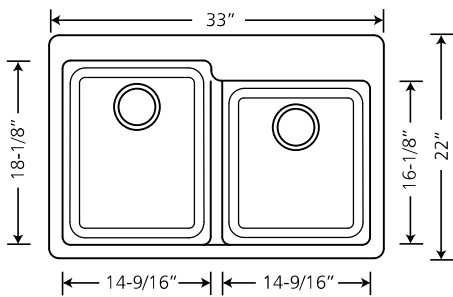

SG-DOB201 - Double Offset Bowl Kitchen Sink

Depth = 9-1/2" / 9-1/2"

STOCK COLORS

BK  
Black

BG  
Beige

WH  
White

BR  
Brown

SPECIAL ORDER COLORS