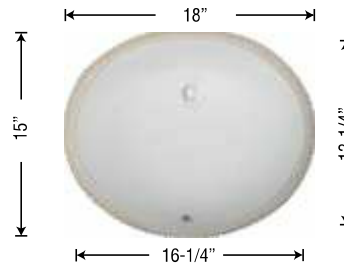

# Vitreous China Restroom Bowls

**SV-REC1813**  
White, Biscuit, or Black  
7-1/2" Deep

**SV-REC1611**  
White or Biscuit  
7" Deep

**SV-OVL1714**  
White, Biscuit, or Black  
8" Deep

**SV-OVL1613**  
White or Biscuit  
7-3/4" Deep

**SV-OVL1512**  
White, Biscuit, or Black  
7-1/2" Deep

**SV-OVL2017DI**  
White or Biscuit  
8-1/4" Deep