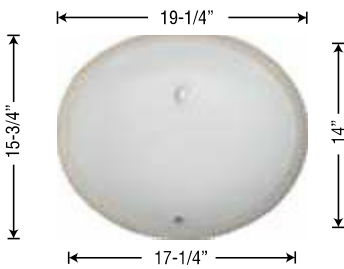

# Vitreous China Restroom Bowls

**SV-REC1813**  
White, Biscuit, or Black  
7-1/2" Deep

**SV-REC1611**  
White or Biscuit  
7" Deep

**SV-OVL1714**  
White, Biscuit, or Black  
8" Deep

**SV-OVL1613**  
White or Biscuit  
7-3/4" Deep

**SV-OVL1512**  
White, Biscuit, or Black  
7-1/2" Deep

**SV-OVL2017DI**  
White or Biscuit  
8-1/4" Deep