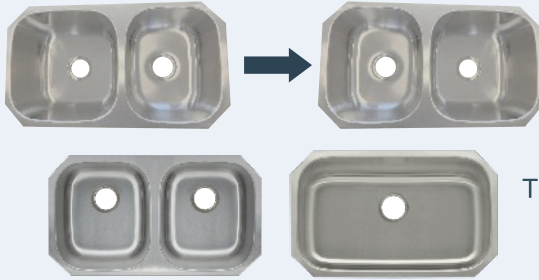

V-Series

STAINLESS STEEL

4 SINK LAYOUTS = 1 TEMPLATE

Straight Back Offsets have centered drains and can be flipped so that the big bowl can be on either the left or the right side.

Template fits Double Equal Bowl, Large Single Bowl, and Straight Back Offset Bowl.

- 304 surgical grade stainless steel is non-porous, hygienic, rust free, extremely durable, and easy to maintain

- 18 and 16 gauge available in double and large bowls

- Satin brush finish conceals small scratches

- Undercoating and sound deadening pads reduce noise and condensation

Double Equal Bowl
S-DEB202-18VS

Overall 32-1/8" x 18"

9" Deep

Double Offset Straight Bowl
S-DOBST207-18VS

Overall 32-1/8" x 18"

9" Deep

Not available in 16g at this time.

Double Offset Bowl, Big Left
S-DOB201-18VS

Overall 32" x 20-1/2"

9" and 7" Deep

Double Offset Bowl, Big Left
S-DOB203-18VS

Overall 31-1/2" x 20-1/2"

9" and 7" Deep

Large Single Bowl
S-LSB105-18VS

Overall 32-1/8" x 18"