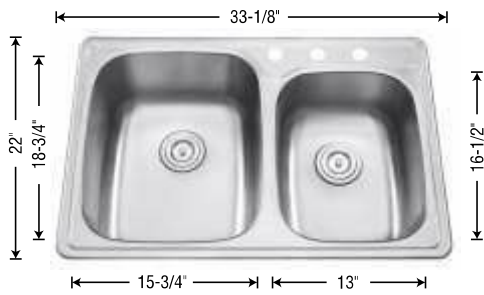

# 304 STAINLESS STEEL PRESSED SINKS

S-DEB202-16 (9" DEEP)  
 S-DEB202-18 (9" DEEP)  
 Grid: A-GRD-S-DEB202

S-DEB202-18DI (9" DEEP)  
 Grid: A-GRD-S-DEB202DI

S-DOB201-16 (9", 7" DEEP)  
 S-DOB201-18 (9", 7" DEEP)  
 Grid: A-GRD-S-DOB201

S-DOBR201R-16 (7", 9" DEEP)  
 S-DOBR201R-18 (7", 9" DEEP)  
 Grid: A-GRD-S-DOB201

S-DOBD203-16 (9", 7-1/2" DEEP)  
 S-DOBD203-18 (9", 7-1/2" DEEP)  
 Grid: A-GRD-S-DOBD203

S-DOBDR203R-16 (7-1/2", 9" DEEP)  
 S-DOBDR203R-18 (7-1/2", 9" DEEP)  
 Grid: A-GRD-S-DOBD203

# 304 STAINLESS STEEL PRESSED SINKS

S-TOB301-18 (9", 5-3/8", 7-1/2" DEEP)

S-OVL1714 (7" DEEP)

S-DOB201-18DI (9", 7-1/2" DEEP)