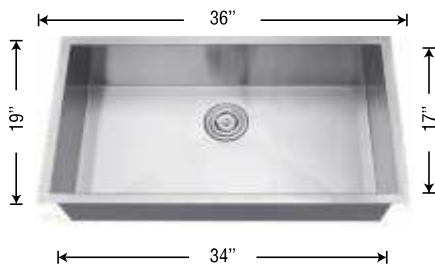

# 304 STAINLESS STEEL PRESSED SINKS

S-TOB301-18 (9", 5-3/8", 7-1/2" DEEP)

S-OVL1714 (7" DEEP)

S-DOB201-18DI (9", 7-1/2" DEEP)

# 304 STAINLESS STEEL HANDMADE SINKS

S-LSB105-18Z-ZR-36 (9" DEEP)

S-DOB201-16Z (10", 8" DEEP)

S-DOB201-18Z (9", 8" DEEP)

Grid: A-S-DOB201-Z