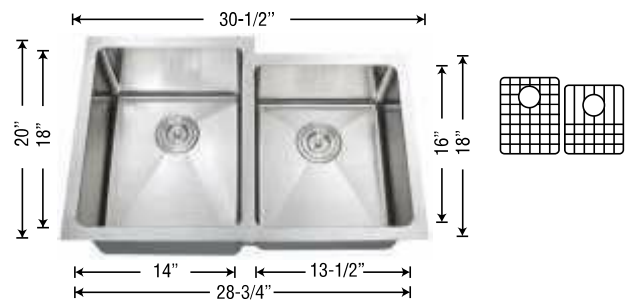

S-DOBR201R-16 (7", 9" DEEP)  
 S-DOBR201R-18 (7", 9" DEEP)  
 Grid: A-GRD-S-DOB201

S-DOBD203-16 (9", 7-1/2" DEEP)  
 S-DOBD203-18 (9", 7-1/2" DEEP)  
 Grid: A-GRD-S-DOBD203

S-DOBDR203R-16 (7-1/2", 9" DEEP)  
 S-DOBDR203R-18 (7-1/2", 9" DEEP)  
 Grid: A-GRD-S-DOBD203

# 304 STAINLESS STEEL PRESSED SINKS

S-TOB301-18 (9", 5-3/8", 7-1/2" DEEP)

S-OVL1714 (7" DEEP)

S-DOB201-18DI (9", 7-1/2" DEEP)

# 304 STAINLESS STEEL HANDMADE SINKS

S-LSB105-18Z-ZR-36 (9" DEEP)

S-DOB201-16Z (10", 8" DEEP)

S-DOB201-18Z (9", 8" DEEP)

Grid: A-S-DOB201-Z