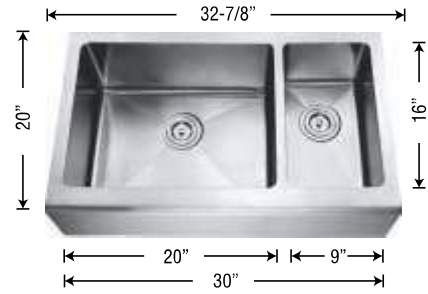

S-DOBD203-18ZAPRON (9", 8" DEEP)