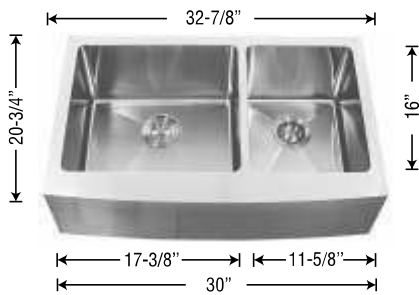

S-DOB205-16ZAPRON (10", 8" DEEP)