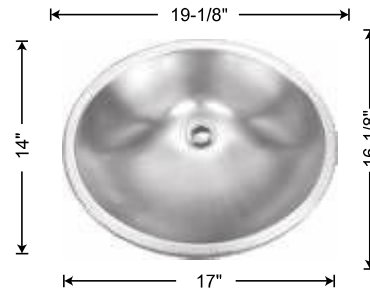

S-DOBR201R-16 (7", 9" DEEP)  
 S-DOBR201R-18 (7", 9" DEEP)  
 Grid: A-GRD-S-DOB201

S-DOBD203-16 (9", 7-1/2" DEEP)  
 S-DOBD203-18 (9", 7-1/2" DEEP)  
 Grid: A-GRD-S-DOBD203

S-DOBDR203R-16 (7-1/2", 9" DEEP)  
 S-DOBDR203R-18 (7-1/2", 9" DEEP)  
 Grid: A-GRD-S-DOBD203

# 304 STAINLESS STEEL PRESSED SINKS

S-TOB301-18 (9", 5-3/8", 7-1/2" DEEP)

S-OVL1714 (7" DEEP)

S-DOB201-18DI (9", 7-1/2" DEEP)