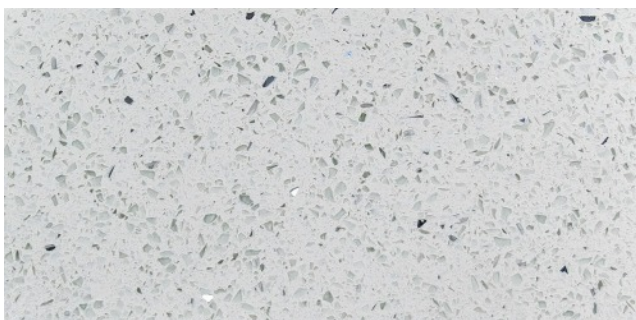

Quartz Slabs

Calacatta Vagli

126" x 63" x 3CM

River Rock

126" x 63" x 3CM

Grey Mist

126" x 63" x 3CM

Pebble Creek

126" x 63" x 3CM

Icelandic

126" x 63" x 3CM

Apollo

126" x 63" x 3CM