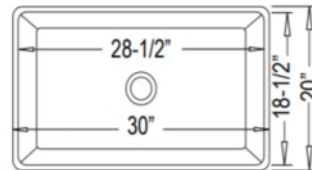

PORCELAIN FARM SINKS

SV-LSB105-APRON
White
10" Deep

Product Image - Smooth Front

Product Image - Notched Front

Front View

Top View

S-DEB202-APRON
White
10" Deep

Product Image - Notched Front