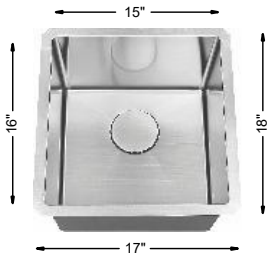

Hive Z Stainless Steel Sinks, Nested

18 GAUGE, 9" DEEP

S-SB102-18HZX
(Model H-UZ102X)

16 GAUGE, 10" DEEP

S-SB102-16HZX
(Model H-CZ102X)

COORDINATING GRID

A-GRD-S-SB102-HZX
(Model H-G-Z102X)

18 GAUGE, 9" DEEP

S-MSB101-18HZX
(Model H-UZ101X)

16 GAUGE, 10" DEEP

S-MSB101-16HZX
(Model H-CZ101X)

COORDINATING GRID

A-GRD-S-MSB101-HZX
(Model H-G-Z101X)

18 GAUGE, 9" DEEP

S-LSB105-18HZX
(Model H-UZ105X)

16 GAUGE, 10" DEEP