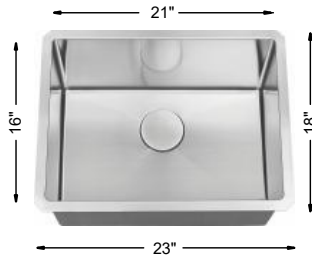

Hive Z Stainless Steel Sinks, Nested

18 GAUGE, 9" DEEP

S-SB102-18HZX
(Model H-UZ102X)

16 GAUGE, 10" DEEP

S-SB102-16HZX
(Model H-CZ102X)

COORDINATING GRID

A-GRD-S-SB102-HZX
(Model H-G-Z102X)

18 GAUGE, 9" DEEP

S-MSB101-18HZX
(Model H-UZ101X)

16 GAUGE, 10" DEEP

S-MSB101-16HZX
(Model H-CZ101X)

COORDINATING GRID

A-GRD-S-MSB101-HZX
(Model H-G-Z101X)

18 GAUGE, 9" DEEP

S-LSB105-18HZX
(Model H-UZ105X)

16 GAUGE, 10" DEEP