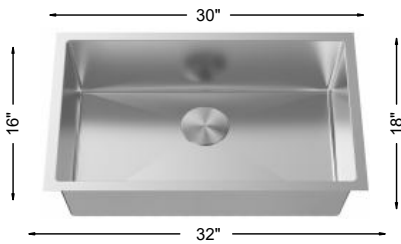

Hive Z Stainless Steel Sinks, Nested

18 GAUGE, 9" DEEP

S-SB102-18HZX
(Model H-UZ102X)

16 GAUGE, 10" DEEP

S-SB102-16HZX
(Model H-CZ102X)

COORDINATING GRID

A-GRD-S-SB102-HZX
(Model H-G-Z102X)

18 GAUGE, 9" DEEP

S-MSB101-18HZX
(Model H-UZ101X)

16 GAUGE, 10" DEEP

S-MSB101-16HZX
(Model H-CZ101X)

COORDINATING GRID

A-GRD-S-MSB101-HZX
(Model H-G-Z101X)

18 GAUGE, 9" DEEP

S-LSB105-18HZX
(Model H-UZ105X)

16 GAUGE, 10" DEEP

S-LSB105-16HZX
(Model H-CZ105X)

COORDINATING GRID

A-GRD-S-LSB105-HZX
(Model H-G-Z105X)

18 GAUGE, 9" DEEP

S-DEB202-18HZX
(Model H-UZ202X)

16 GAUGE, 10" DEEP

S-DEB202-16HZX
(Model H-CZ202X)

COORDINATING GRID

Undermount
Installation

Tight
R10 Corners

Hive Z Stainless Steel Sinks, Nested

18 GAUGE, 9", 8" DEEP

S-DOB201-18HZX
(Model H-UZ201X)

16 GAUGE, 10", 8" DEEP

S-DOB201-16HZX
(Model H-CZ201X)

COORDINATING GRID