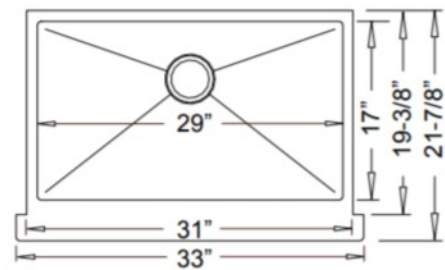

FAUX APRON-FRONT SINKS

S-LSB105-18ZAPRON-FAUX
 18G Large Single Bowl
 Faux Front
 9" Deep

Side View

Front View

Top View

S-DEB202-18ZAPRON-FAUX
 18G Double Equal Bowl
 Faux Front, Low Divide
 9" Deep

Side View

Front View

Top View