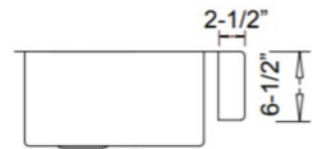

FAUX APRON-FRONT SINKS

S-LSB105-18ZAPRON-FAUX
 18G Large Single Bowl
 Faux Front
 9" Deep

Side View

Front View

Top View

S-DEB202-18ZAPRON-FAUX
 18G Double Equal Bowl
 Faux Front, Low Divide
 9" Deep

Side View

Front View

Top View