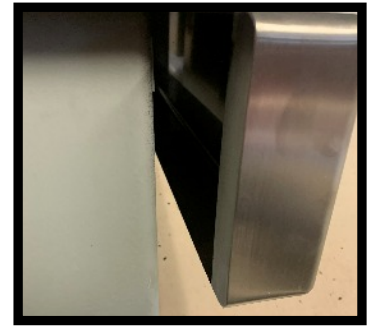

FAUX APRON-FRONT SINKS

S-LSB105-18ZAPRON-FAUX
 18G Large Single Bowl
 Faux Front
 9" Deep

Side View

Front View

Top View

S-DEB202-18ZAPRON-FAUX
 18G Double Equal Bowl
 Faux Front, Low Divide
 9" Deep

Side View

Front View

Top View