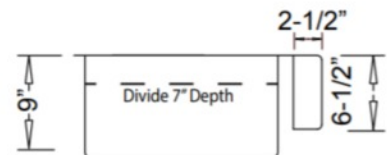

FAUX APRON-FRONT SINKS

S-LSB105-18ZAPRON-FAUX
 18G Large Single Bowl
 Faux Front
 9" Deep

Side View

Front View

Top View

S-DEB202-18ZAPRON-FAUX
 18G Double Equal Bowl
 Faux Front, Low Divide
 9" Deep

Side View

Front View

Top View