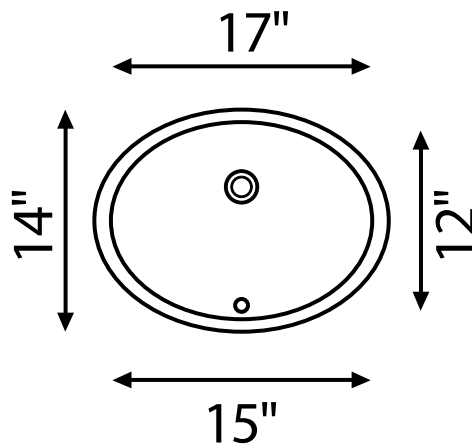

FEATURES:

- Premium Glaze
- Scratch and Stain Resistant
- Easy to Clean
- Naturally Hygienic
- Available in White (W) or Biscuit (B)