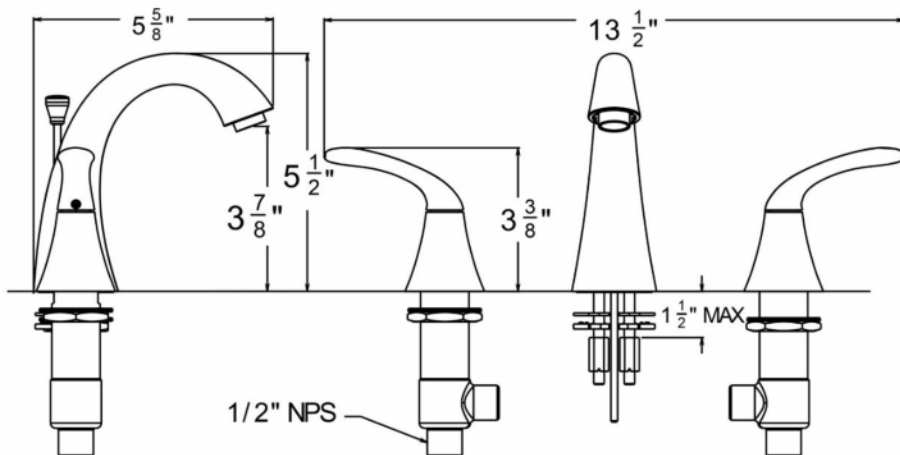

- Push-Style Pop-Up Drain Included
- Single Handle, Single Hole Faucet
- Tilt for Water Volume Control
- Turn for Temperature
- One-Piece High Quality Brass Body
- Replaceable Ceramic Disc Cartridge
- PVD Satin Nickel

FCT-14453-72

FEATURES:

- 8" - 16" Wide Spread Faucet
- Smooth 90-Degree Turn Handles
- Removable Aerator for Easy Cleaning
- Satin Nickel Finish

FCT-14433-72

FEATURES:

- 4" Center Set Faucet
- Smooth 90-Degree Turn Handles
- Replaceable Washerless Cartridges
- Fits All Standard 3-Hole Configurations
- Satin Nickel Finish