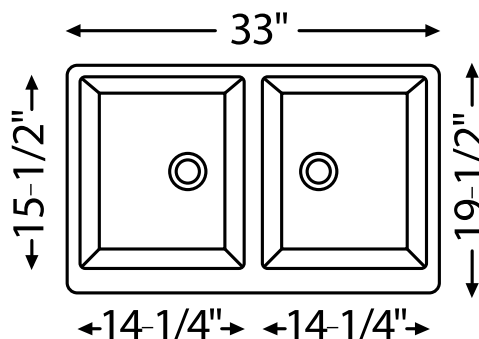

SV-DEB202-APRON03

FEATURES:

- Farmhouse Style with Apron Front
- High-Gloss & Nonporous Surface
- Extremely Resistant to Chip, Discoloration, Scratches, & Cracking
- Dual Styles Make Sinks Reversible for Personal Preference
- Handcrafted with 7 mm Size Tolerance