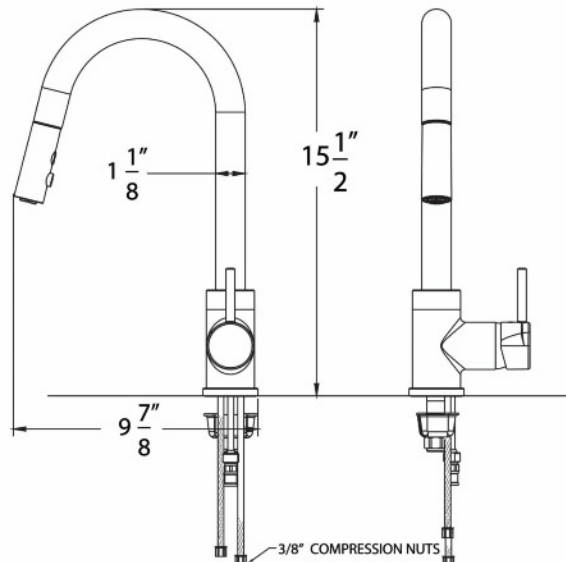

FEATURES:

- Two-Setting Pull-Down Sprayer
- 360-Degree Swing Angle Range
- Highly Durable Braided Reinforced Hose
- PVD Satin Nickel Finish