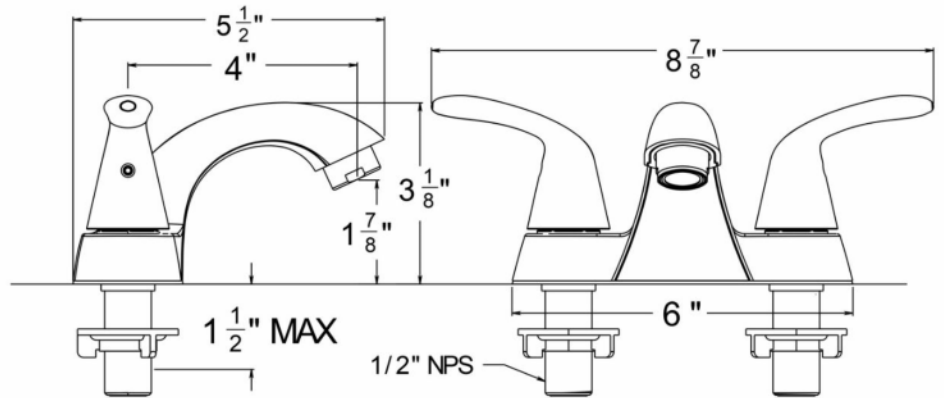

FCT-14453-72

FEATURES:

- 8" - 16" Wide Spread Faucet
- Smooth 90-Degree Turn Handles
- Removable Aerator for Easy Cleaning
- Satin Nickel Finish

FCT-14433-72

FEATURES:

- 4" Center Set Faucet
- Smooth 90-Degree Turn Handles
- Replaceable Washerless Cartridges
- Fits All Standard 3-Hole Configurations
- Satin Nickel Finish