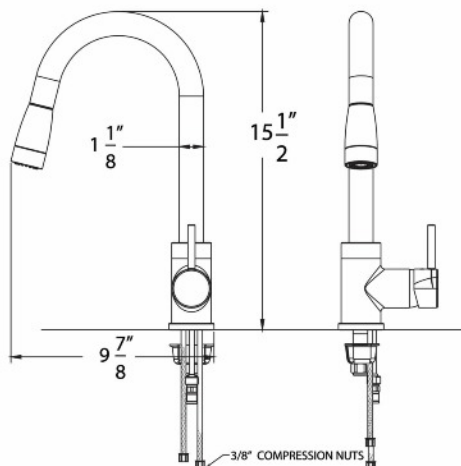

FEATURES:

- Twist-Control Pull-Down Sprayer
- 360-Degree Swing Angle Range
- Replaceable Ceramic Disc Cartridge
- Can be Mounted w/ Optional Deck Plate
- PVD Satin Nickel Finish