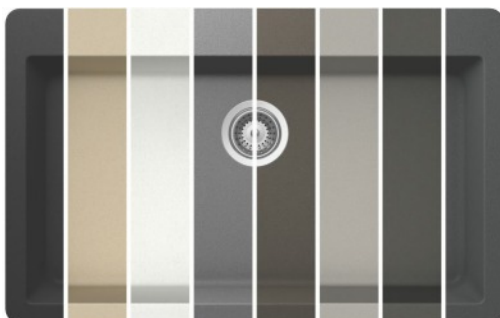

Granite Composite Sinks (cont.)

SG-DOB201-BG

GRANITE COMPOSITE
Overall: 33" X 22" X 9-1/2" & 9-1/2"
COORDINATING GRID: A-GRD-SG-DOB201

SG-DOB201-BK

GRANITE COMPOSITE
Overall: 33" x 22" x 9-1/2" & 9-1/2"
COORDINATING GRID: A-GRD-SG-DOB201

SG-DOB201-BR

GRANITE COMPOSITE
Overall: 33" X 22" X 9-1/2" & 9-1/2"
COORDINATING GRID: A-GRD-SG-DOB201

SG-DOB201-WH

GRANITE COMPOSITE
Overall: 33" X 22" X 9-1/2" & 9-1/2"
COORDINATING GRID: A-GRD-SG-DOB201

SG-SB106-BG

GRANITE COMPOSITE
Overall: 17-11/16" X 16-15/16" X 9-1/2"
COORDINATING GRID: A-GRD-SG-SB106
UNDERMOUNT ONLY

SG-SB106-BK

GRANITE COMPOSITE
Overall: 17-11/16" X 16-15/16" X 9-1/2"
COORDINATING GRID: A-GRD-SG-SB106
UNDERMOUNT ONLY

SG-SB106-BR

GRANITE COMPOSITE
Overall: 17-11/16" X 16-15/16" X 9-1/2"
COORDINATING GRID: A-GRD-SG-SB106
UNDERMOUNT ONLY

SG-SB106-WH

GRANITE COMPOSITE
Overall: 17-11/16" x 16-15/16" x 9-1/2"
COORDINATING GRID: A-GRD-SG-SB106
UNDERMOUNT ONLY

COLOR CHART:

Other Colors Available as Special Order

01 - Black / Black Sand (Stock)

05 - Brown / Chocolate (Stock)

02 - Beige / Wheat (Stock)

06 - Concrete / Silver Fox

03 - White / Iceberg (Stock)

07 - Dark Gray / Storm Cloud

04 - Light Gray / Storm Cloud

08 - Eclipse / Midnight

01 02 03 04 05 06 07 08