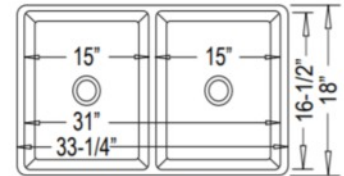

SV-DEB202-APRON

FEATURES:

- Farmhouse Style with Apron Front
- High-Gloss & Nonporous Surface
- Extremely Resistant to Chip, Discoloration, Scratches, & Cracking
- Dual Styles Make Sinks Reversible for Personal Preference
- Handcrafted with 7 mm Size Tolerance

Front View

Top View

SV-LSB105-APRON

FEATURES:

- Farmhouse Style with Apron Front
- High-Gloss & Nonporous Surface
- Extremely Resistant to Chip, Discoloration, Scratches, & Cracking
- Dual Styles Make Sinks Reversible for Personal Preference
- Handcrafted with 7 mm Size Tolerance