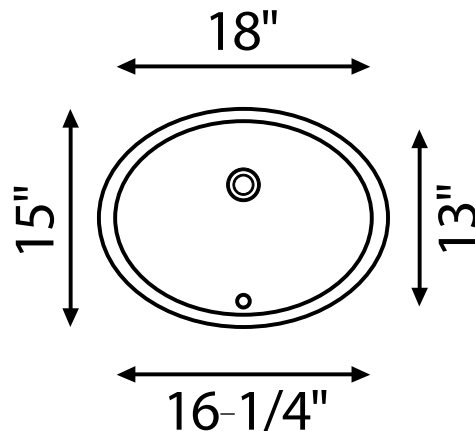

FEATURES:

- Premium Glaze
- Scratch and Stain Resistant
- Easy to Clean
- Naturally Hygienic
- Available in White (W) or Biscuit (B)