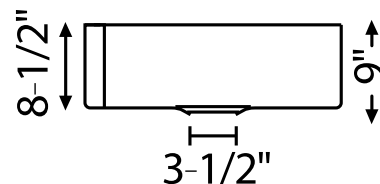

SV-DEB202-APRON03

FEATURES:

- Farmhouse Style with Apron Front
- High-Gloss & Nonporous Surface
- Extremely Resistant to Chip, Discoloration, Scratches, & Cracking
- Dual Styles Make Sinks Reversible for Personal Preference
- Handcrafted with 7 mm Size Tolerance