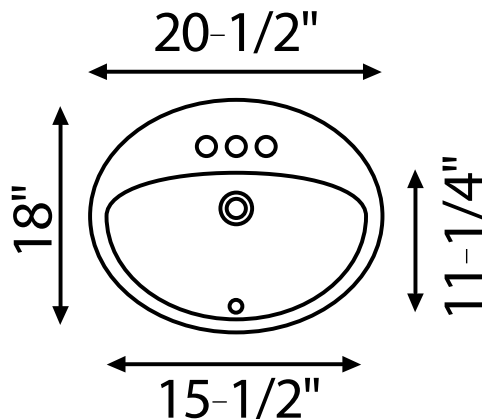

FEATURES:

- Premium Glaze
- Scratch and Stain Resistant
- Easy to Clean
- Naturally Hygienic
- Available in White (W)