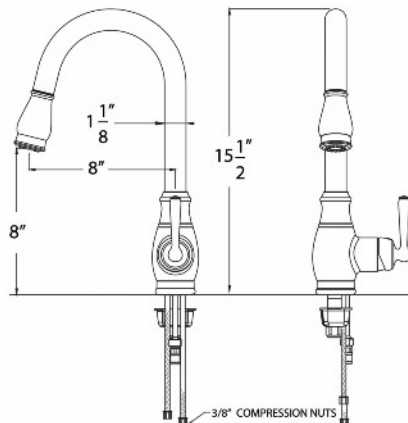

FCT-KF07B-BN

FEATURES:

- Two-Setting Pull-Down Sprayer
- 360-Degree Swing Angle Range
- Highly Durable Braided Reinforced Hose
- PVD Satin Nickel Finish

FCT-51190-72

FEATURES:

- Two-Setting Pull-Down Sprayer
- 360-Degree Swing Angle Range
- Replaceable Ceramic Disc Cartridge
- Can be Mounted w/ Optional Deck Plate
- PVD Satin Nickel Finish

FCT-51188-72

FEATURES:

- Twist-Control Pull-Down Sprayer
- 360-Degree Swing Angle Range
- Replaceable Ceramic Disc Cartridge
- Can be Mounted w/ Optional Deck Plate
- PVD Satin Nickel Finish

FCT-BF01-SN

FEATURES: