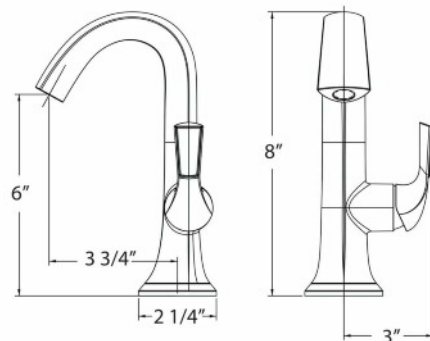

FCT-51188-72

FEATURES:

- Twist-Control Pull-Down Sprayer
- 360-Degree Swing Angle Range
- Replaceable Ceramic Disc Cartridge
- Can be Mounted w/ Optional Deck Plate
- PVD Satin Nickel Finish

FCT-BF01-SN

FEATURES:

- Push-Style Pop-Up Drain Included
- Single Handle, Single Hole Faucet
- Tilt for Water Volume Control
- Turn for Temperature
- One-Piece High Quality Brass Body
- Replaceable Ceramic Disc Cartridge
- PVD Satin Nickel

FCT-14453-72

FEATURES:

- 8" - 16" Wide Spread Faucet
- Smooth 90-Degree Turn Handles
- Removable Aerator for Easy Cleaning
- Satin Nickel Finish

FCT-14433-72

FEATURES:

- 4" Center Set Faucet
- Smooth 90-Degree Turn Handles
- Replaceable Washerless Cartridges
- Fits All Standard 3-Hole Configurations
- Satin Nickel Finish