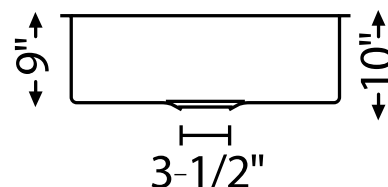

SV-LSB105-APRON02

FEATURES:

- Farmhouse Style with Apron Front
- High-Gloss & Nonporous Surface
- Extremely Resistant to Chip, Discoloration, Scratches, & Cracking
- Dual Styles Make Sinks Reversible for Personal Preference
- Handcrafted with 7 mm Size Tolerance