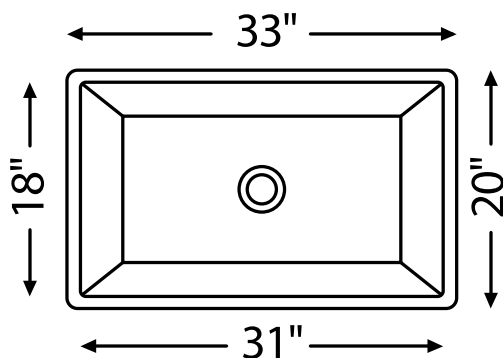

SV-LSB105-APRON02

FEATURES:

- Farmhouse Style with Apron Front
- High-Gloss & Nonporous Surface
- Extremely Resistant to Chip, Discoloration, Scratches, & Cracking
- Dual Styles Make Sinks Reversible for Personal Preference
- Handcrafted with 7 mm Size Tolerance