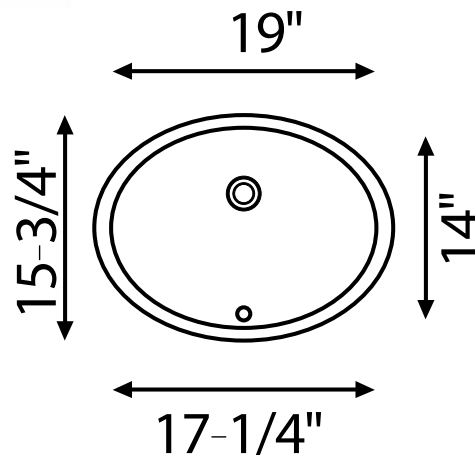

FEATURES:

- Premium Glaze
- Scratch and Stain Resistant
- Easy to Clean
- Naturally Hygienic
- Available in White (W) or Biscuit (B)