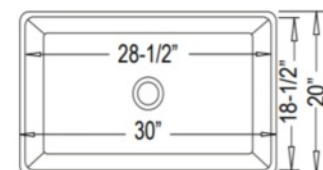

SV-DEB202-APRON

FEATURES:

- Farmhouse Style with Apron Front
- High-Gloss & Nonporous Surface
- Extremely Resistant to Chip, Discoloration, Scratches, & Cracking
- Dual Styles Make Sinks Reversible for Personal Preference
- Handcrafted with 7 mm Size Tolerance

Front View

Top View

SV-LSB105-APRON

FEATURES:

- Farmhouse Style with Apron Front
- High-Gloss & Nonporous Surface
- Extremely Resistant to Chip, Discoloration, Scratches, & Cracking
- Dual Styles Make Sinks Reversible for Personal Preference
- Handcrafted with 7 mm Size Tolerance