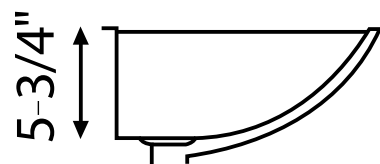

SV-REC1813-(W or B)

FEATURES:

- Premium Glaze
- Scratch and Stain Resistant
- Easy to Clean
- Naturally Hygienic
- Available in White (W) or Biscuit (B)

SV-REC1611-(W or B)

FEATURES:

- Premium Glaze
- Scratch and Stain Resistant
- Easy to Clean
- Naturally Hygienic
- Available in White (W) or Biscuit (B)