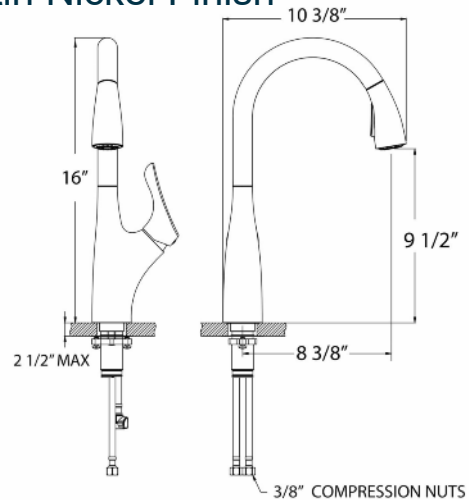

SVS-RNDGLS-SILVER

SILVER SWIRL ROUND GLASS
Overall: 16-1/2" x 16-1/2" x 5-1/2"

SVS-RNDGLS-BLKSPK

BLACK SPARKLE ROUND GLASS
Overall: 16-5/8" X 5-5/8"

FAUCETS

FCT-KF06B-BN

FEATURES:

- Two-Setting Pull-Down Sprayer
- 360-Degree Swing Angle Range
- Replaceable Ceramic Disc Cartridge
- Can be Mounted w/ Optional Deck Plate
- PVD Satin Nickel Finish