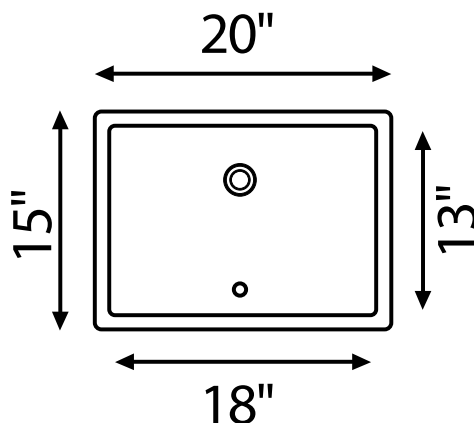

Product Image - Smooth Front

Product Image - Notched Front

Front View

Top View

BATHROOM BOWLS

SV-REC1813-(W or B)

FEATURES:

- Premium Glaze
- Scratch and Stain Resistant
- Easy to Clean
- Naturally Hygienic
- Available in White (W) or Biscuit (B)