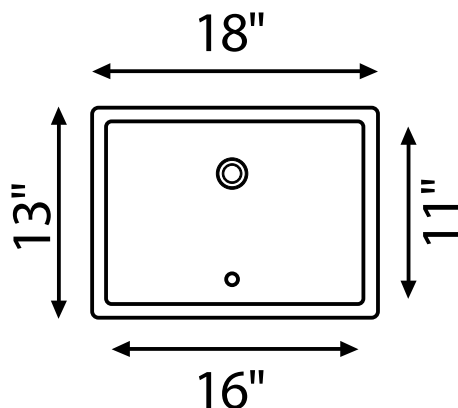

FEATURES:

- Premium Glaze
- Scratch and Stain Resistant
- Easy to Clean
- Naturally Hygienic
- Available in White (W) or Biscuit (B)